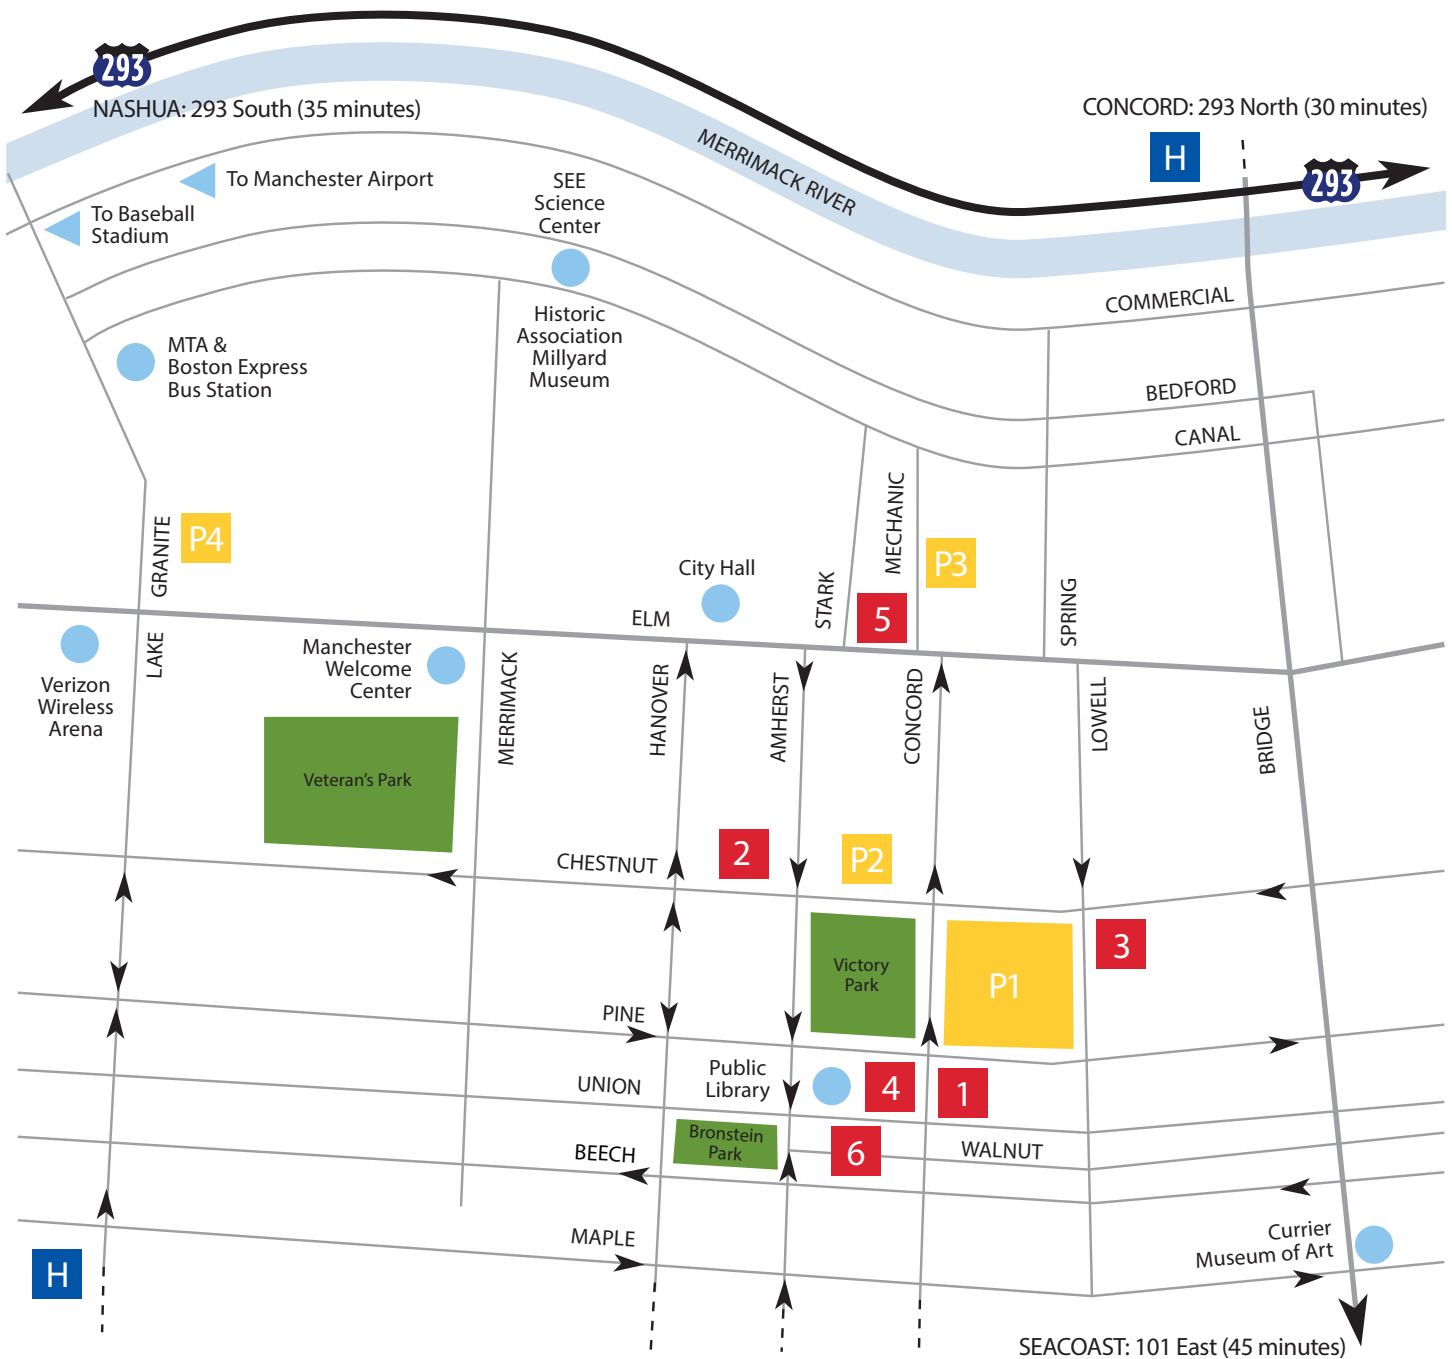

- P Public Parking
- Public Park
- H Hospital
- Place of Interest
- One Way Street

Campus Buildings

- 1 Emma B. French Hall and Dining, 148 Concord St.
- 2 Roger Williams Hall, 77 Amherst St.
- 3 Lowell Hall, 88 Lowell St.
- 4 Concord Hall, 153 Concord St.
- 5 Institute Hall/YMCA, 30 Mechanic St.
- 6 The Hampshire, 11 Walnut St.

Public Parking

- P1 Harnett Parking Lot
- P2 Victory Parking Garage
- P3 Hampshire Plaza Parking Garage
- P4 Center of NH Garage

SEACOAST: 101 East (45 minutes)